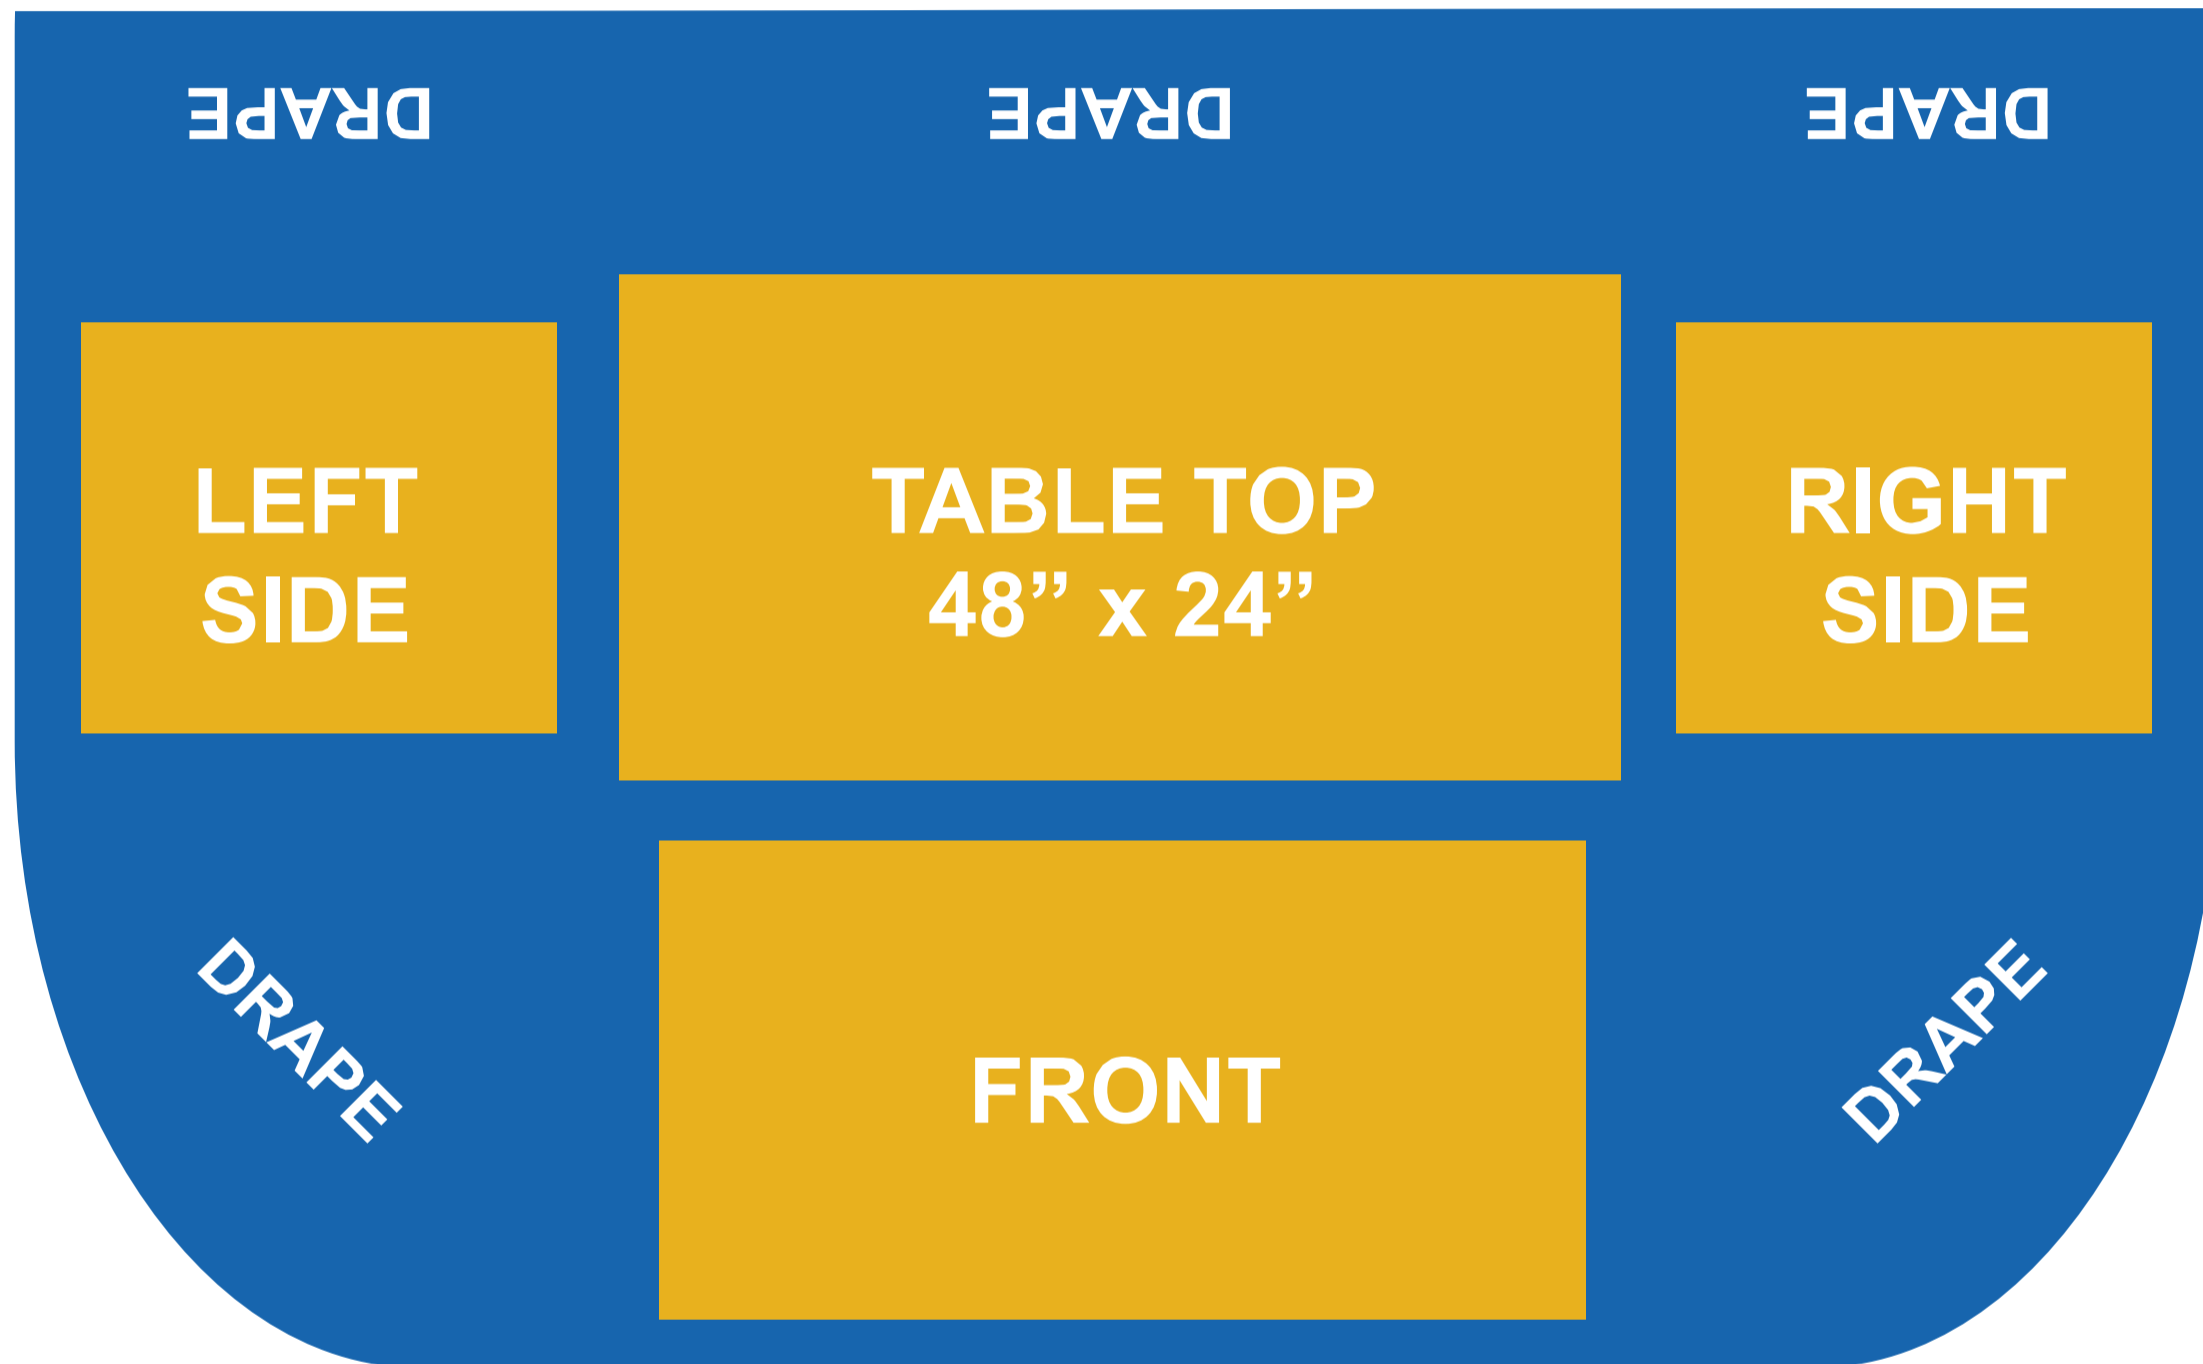

## 4 Foot - 3-Sided Table Throw

**PLEASE SAVE YOUR FILES IN ONE OF THE BELOW FILE FORMATS:**

**Scale - 100% (1/1), images - 150 dpi, CMYK, Image Embedded, ALL Text converted to outline.**

**The preferred file formats are TIF or AI.**