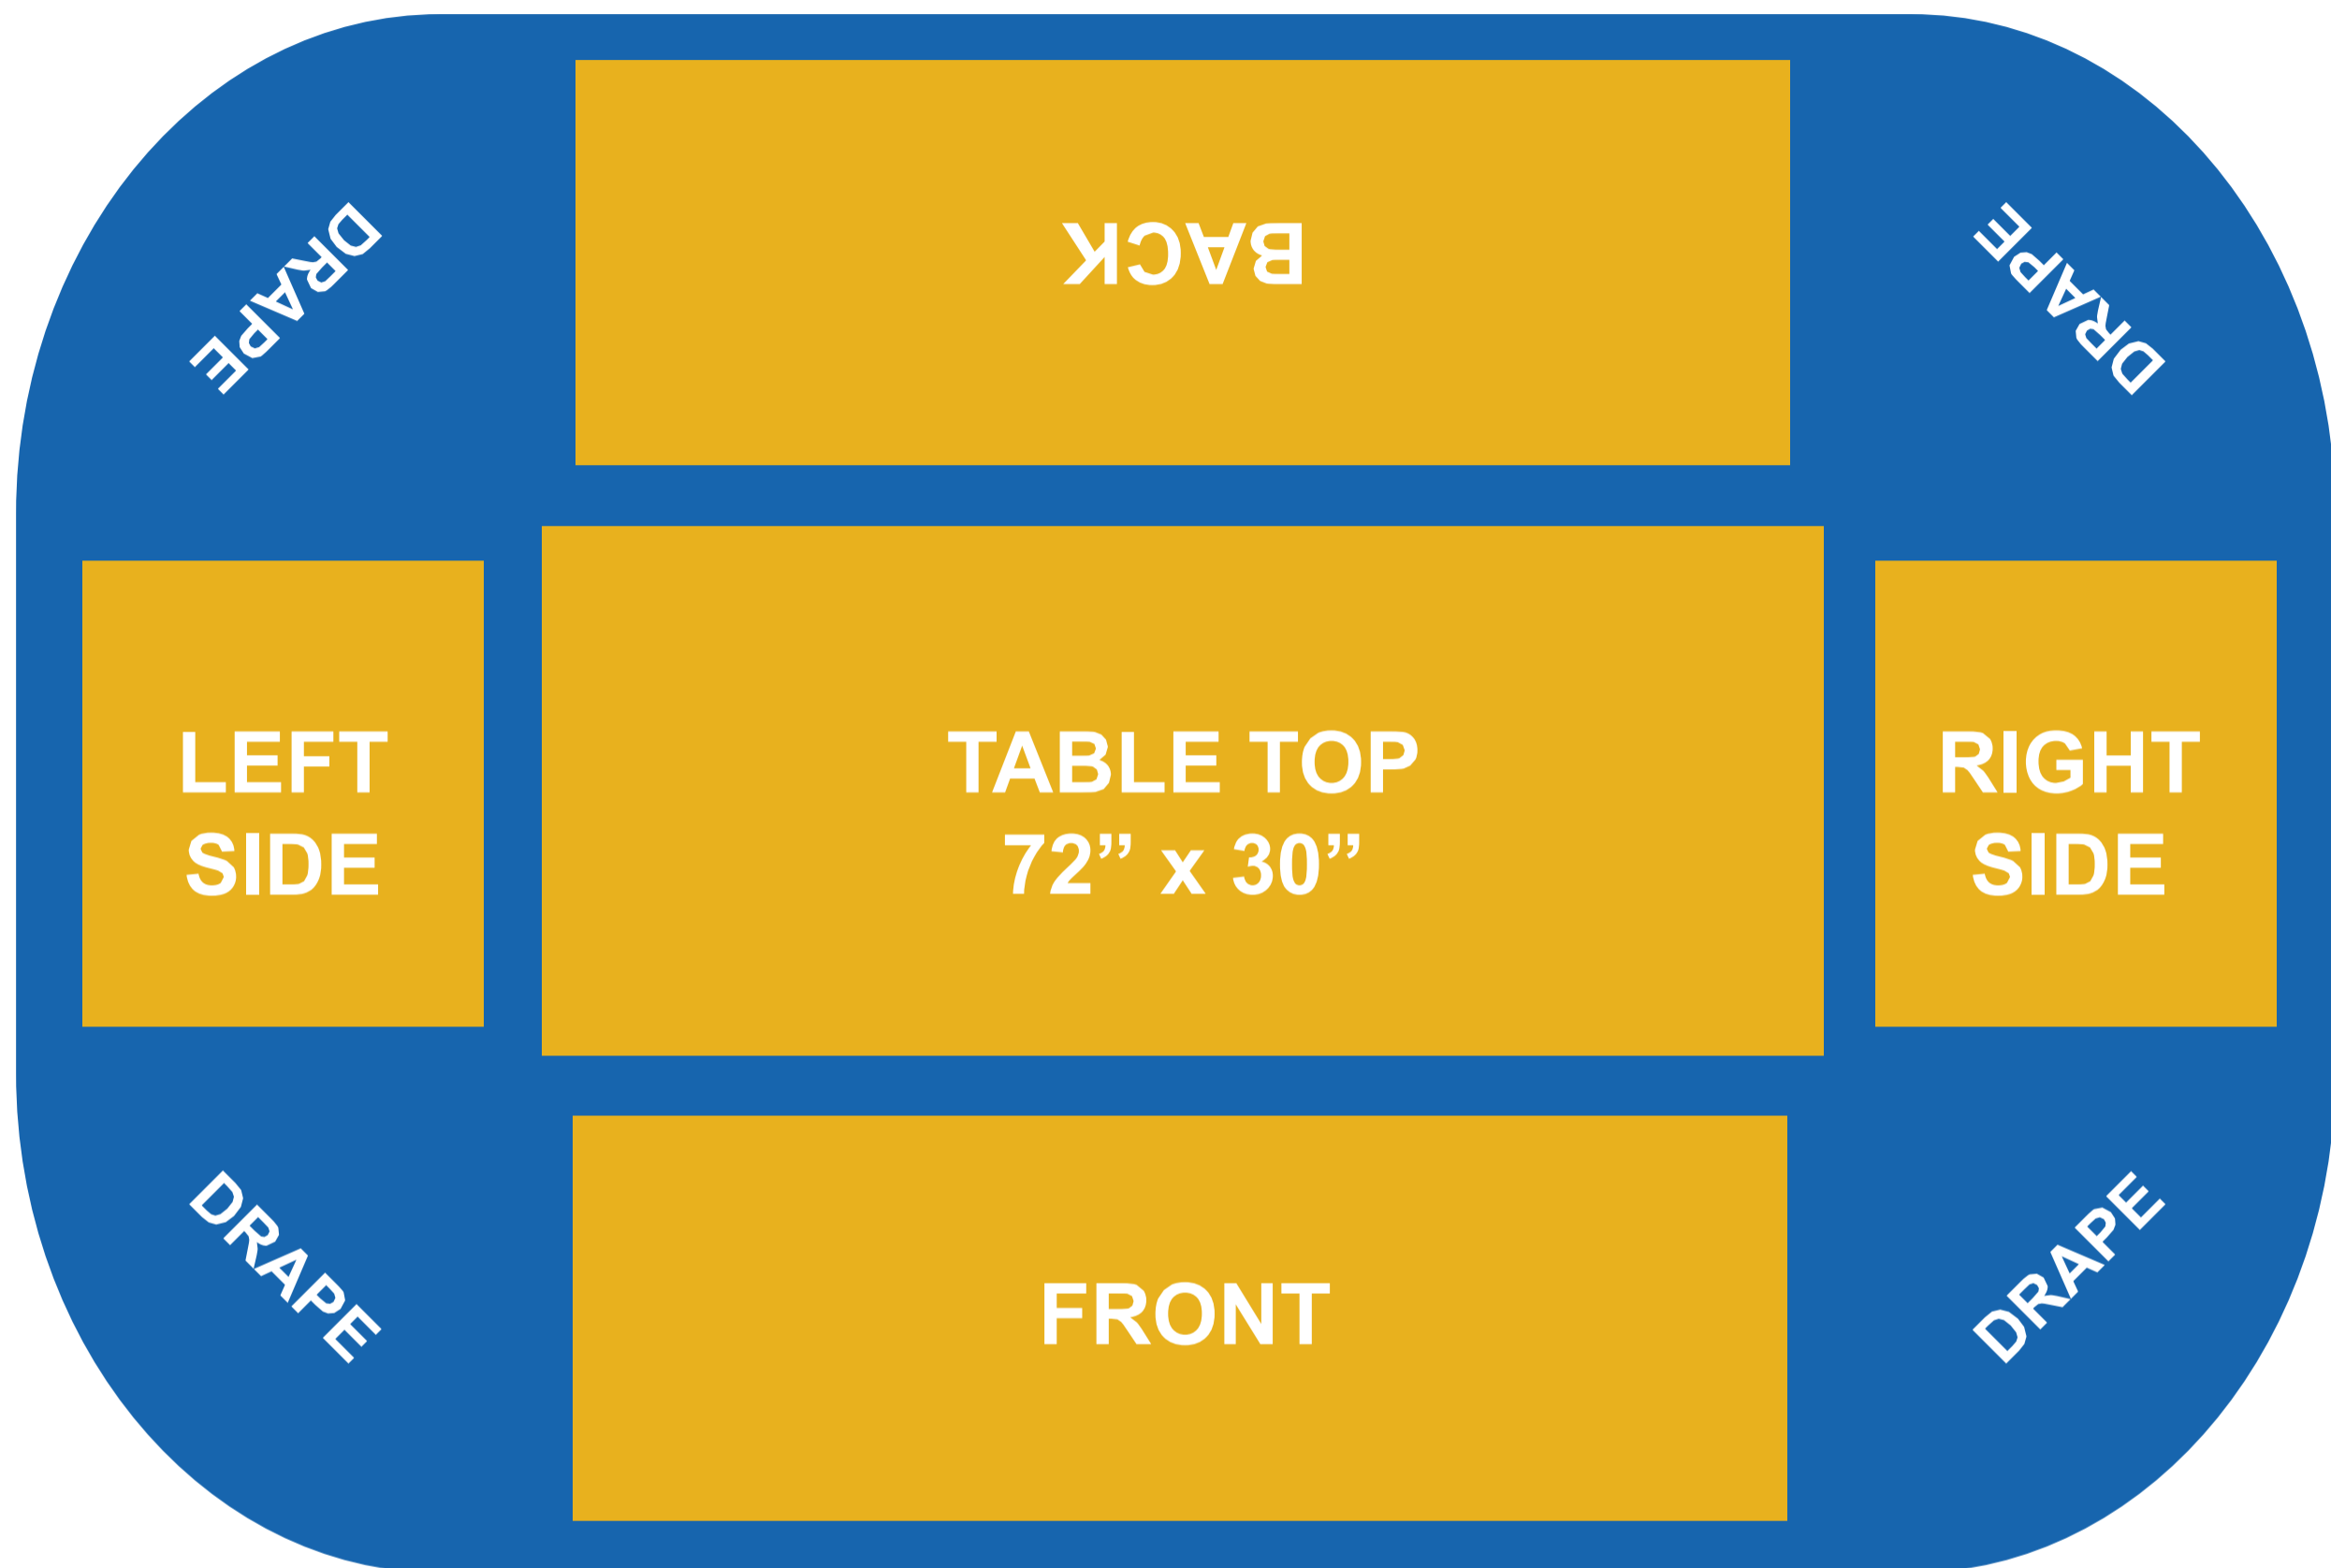

6 Foot - 4-Sided Table Throw

PLEASE SAVE YOUR FILES IN ONE OF THE BELOW FILE FORMATS:

Scale - 100% (1/1), images - 150 dpi, CMYK, Image Embedded, ALL Text converted to outline.

The preferred file formats are TIF or AI.